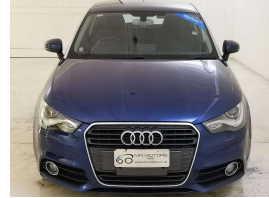

2012 Audi A1 1.4 TFSI 2DR Sports Hatch Back Low

VEHICLE INFORMATION

Cash Price

Includes GST

\$12,990

+ on-road-costs of \$595

Finance this vehicle from only

\$80.99

56,528 km

Engine

1400 cc

Fuel Type

Petrol

Transmission

Auto

Wheels